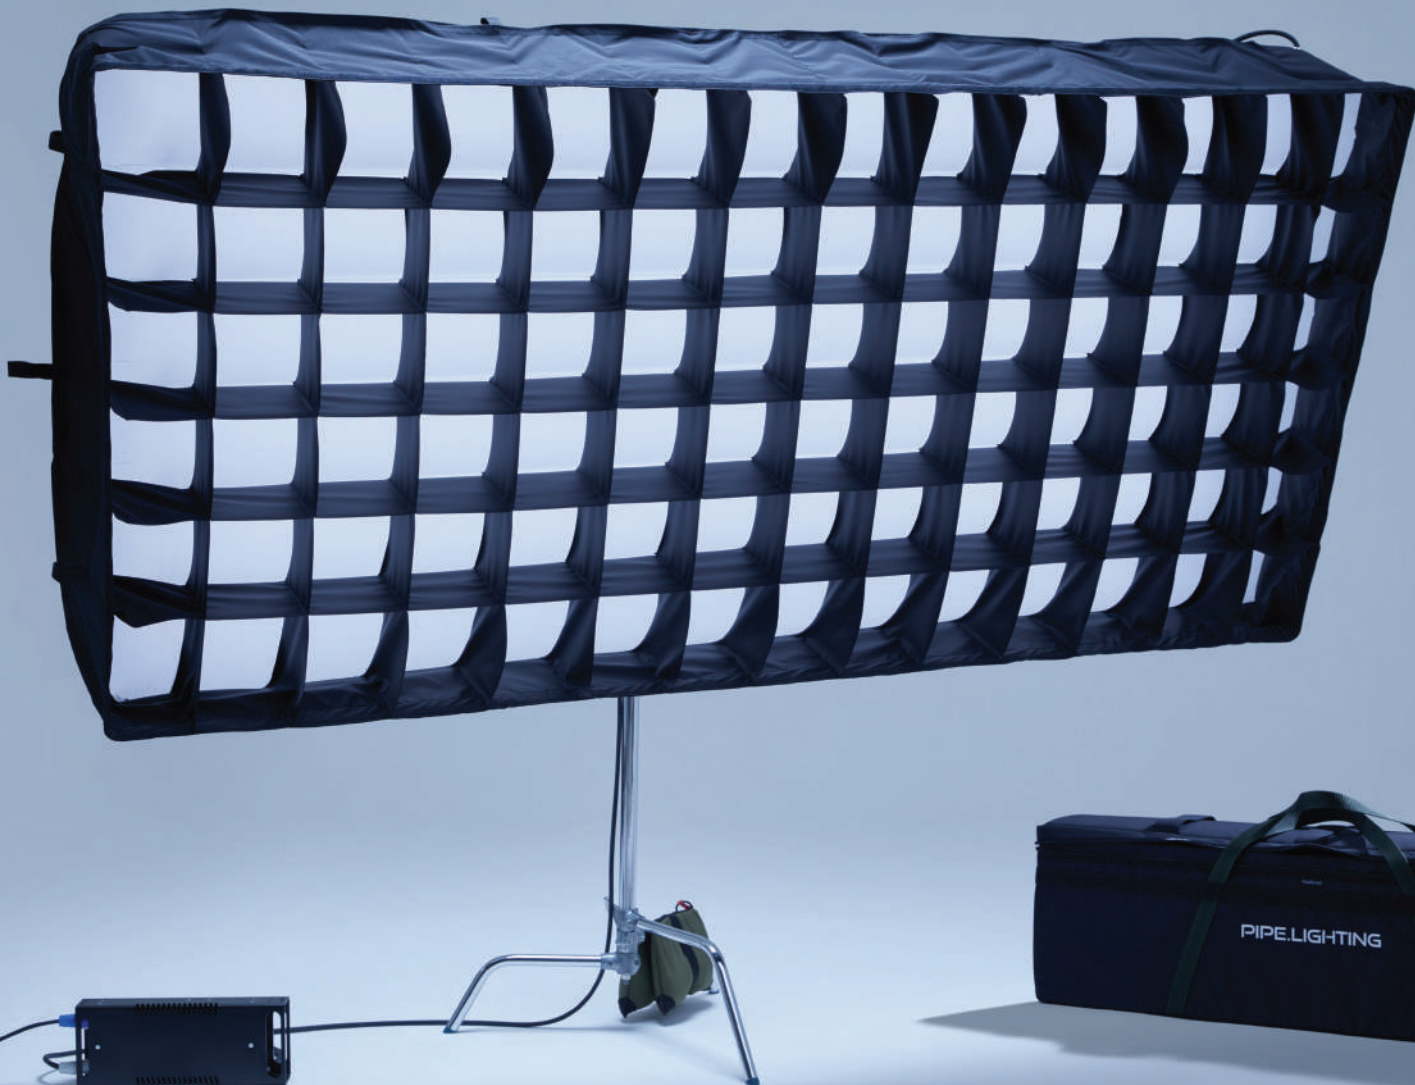

# Every set consists of

- Lamp head
  - Color temperature and brightness controller
  - Mount system (baby pin plate)
  - Power cable
  - Lamp head cable extension
  - Full side-skirt
  - Air pump
  - Transportation bag
- \* Soft grid supplied separately