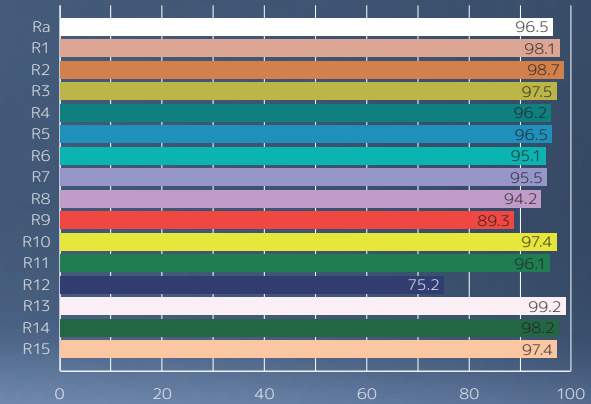

90 cm

180 cm

20 cm

**PIPEWIDE 84**

Power per color: **800 W**  
 Max power: **1600 W**  
 Input voltage: **24 V**  
 Dimming range: **0% – 100%**  
 Colour range:  
**(2600 K – 5700 K)**  
 Mid range: **0% – 200%**  
 Lumens: **43 920**  
 IP rating: **IP67**

Fixture weight: **1,5 kg**  
 Complete set weight  
 including travel bag: **6 kg**

inflated	Lux @	Lux @	Lux @	Lux @
deflated	1 m	2 m	4 m	6 m
2600 K 100%	816	409	135	65
	1576	673	233	116
5700 K 100%	967	434	148	73
	1706	702	261	132
4250 K 100%	1699	787	276	136
	3055	1359	450	235

CRI 98 @ 2600 K

CRI 95 @ 5700 K

Model	PIPE 2	PIPE 4	PIPE 8	PIPEWIDE 44	PIPEWIDE 63	PIPEWIDE 84	PIPETISSON
Size (L × W × H), cm	65 × 35 × 20	135 × 35 × 20	260 × 36 × 20	125 × 125 × 20	180 × 90 × 20	240 × 120 × 20	35 × 60 ∅
Weight, kg	0,7	1	1,7	2,4	2,5	3,6	1,5
Voltage, V	24	24	24	24	24	24	24
Current per color, A	4	8	16	16	16	16+16	6
Total power rating, W	200	400	800	800	800	1 600	300
CRI	95 +						
CCT	2600–5700 K						
Lumens	5 490	10 980	21 960	21 960	21 960	43 920	8 240
IP rating	IP 67						