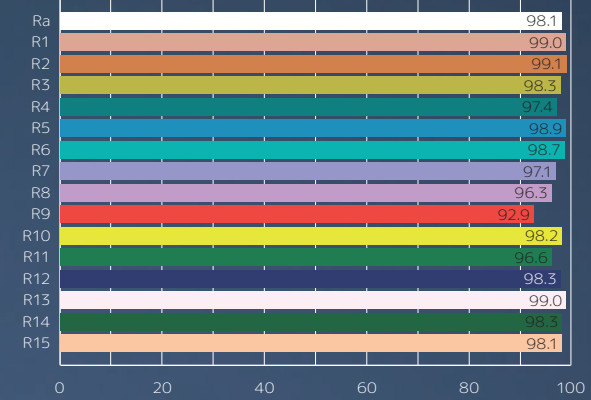

CRI 98 @ 2600 K